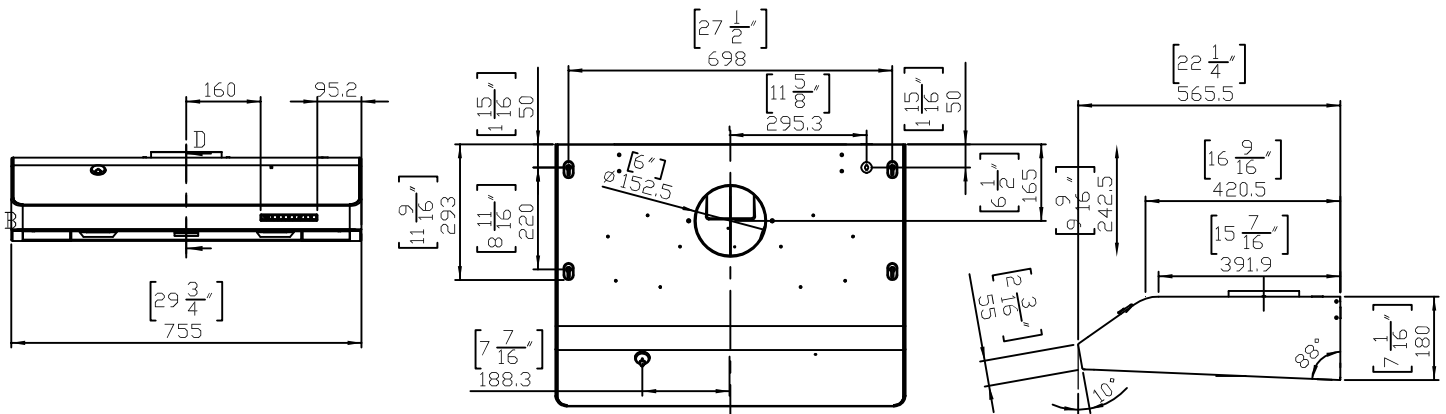

SIZE	30"	36"	42"
Color	S/S		
Lighting	LED 4W X 1		
Controls	Touch control		
Speed Level	6 speed		
CFM(Internal Blower)	900		
Duct Spec	6"		
Vertical	6" Round		
Max Voltage	120V-60Hz		
Max. consumption power	2A / 240W		
Weight(lbs)	37.41	42	45.1
Measurement (WxDxH)	29-3/4" x 22-1/4" x 7-1/16"	35-3/4" x 22-1/4" x 7-1/16"	41-3/4" x 22-1/4" x 7-1/16"

► 30"