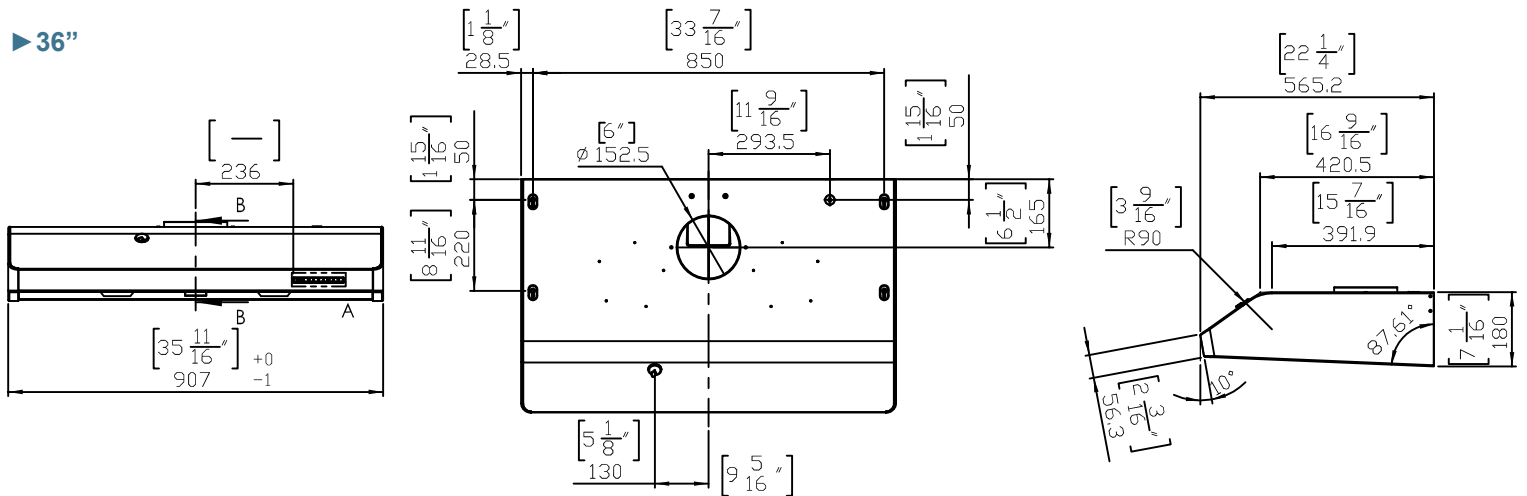

# AC33(BS)

SIZE	30"	36"	42"
Color	S/S		
Lighting	LED 4W X 1		
Controls	Touch control		
Speed Level	6 speed		
CFM(Internal Blower)	900		
Duct Spec	6"		
Vertical	6" Round		
Max Voltage	120V-60Hz		
Max. consumption power	2A / 240W		
Weight(lbs)	37.41	42	45.1
Measurement (WxDxH)	29-3/4" x 22-1/4" x 7-1/16"	35-3/4" x 22-1/4" x 7-1/16"	41-3/4" x 22-1/4" x 7-1/16"

# AC33(BS)

▶ 36"

▶ 42"