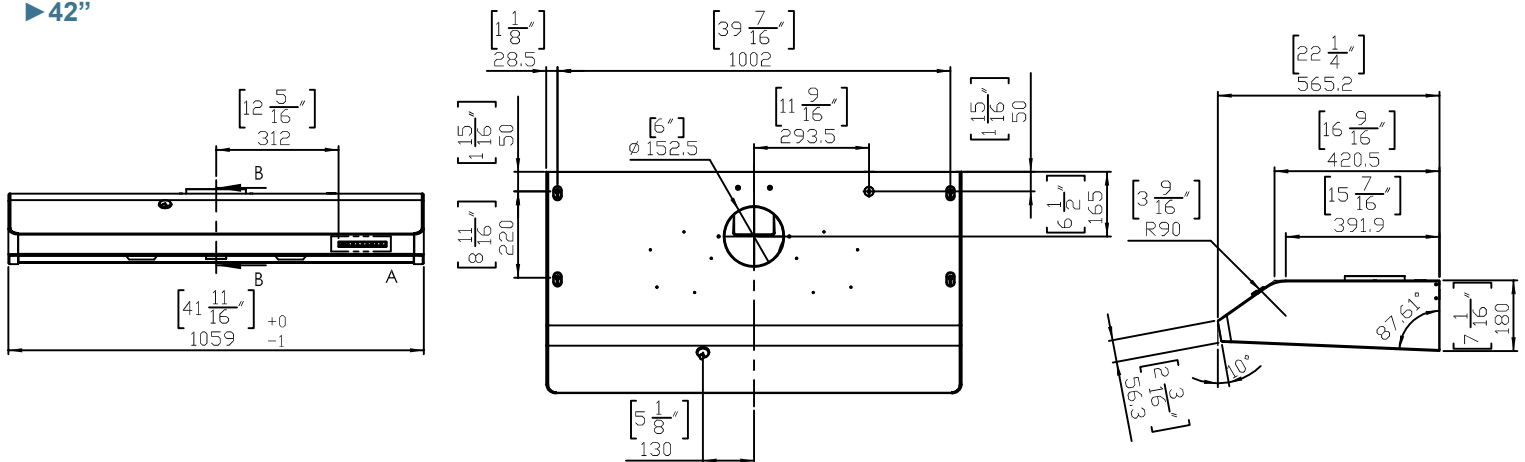

# AC33(BS)

SIZE	30"	36"	42"
Color	S/S		
Lighting	LED 4W X 1		
Controls	Touch control		
Speed Level	6 speed		
CFM(Internal Blower)	900		
Duct Spec	6"		
Vertical	6" Round		
Max Voltage	120V-60Hz		
Max. consumption power	2A / 240W		
Weight(lbs)	37.41	42	45.1
Measurement (WxDxH)	29-3/4" x 22-1/4" x 7-1/16"	35-3/4" x 22-1/4" x 7-1/16"	41-3/4" x 22-1/4" x 7-1/16"

# AC33(BS)

▶ 36"

▶ 42"