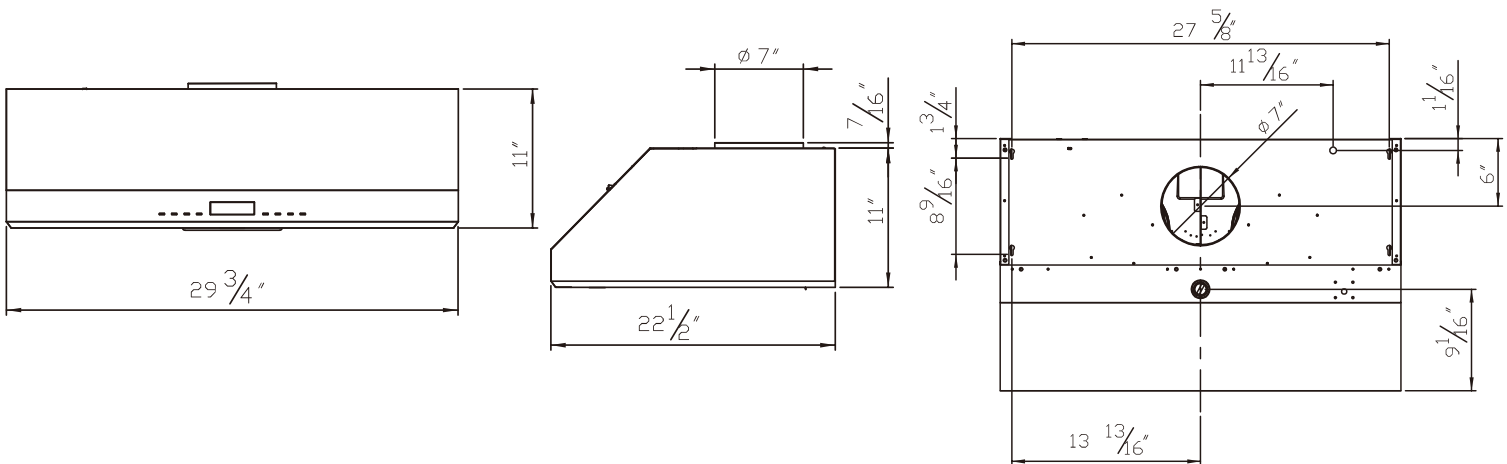

► 30"

特色

全自動蒸氣洗功能
揮手開啟/關閉抽油煙機
3分鐘及5分鐘自動延遲關機
內建時鐘功能
內建空氣品質偵測(AQI)
風量控制技術(ACT™)
適用太平洋廚藝生活App
適用Google Home 及 Amazon Alexa

Features

Automatic steam clean function
Motion activation to turn on/off the range hood with a wave of your hand
3-min and 5-min automatic delay off
Built-in timer
Built-in air quality detector (AQI)
Airflow Control Technology (ACT™)
Compatible with Pacific Kitchen + App
Compatible with Google Home and Amazon Alexa

Life-time motor warranty

10 years parts

Made in Taiwan